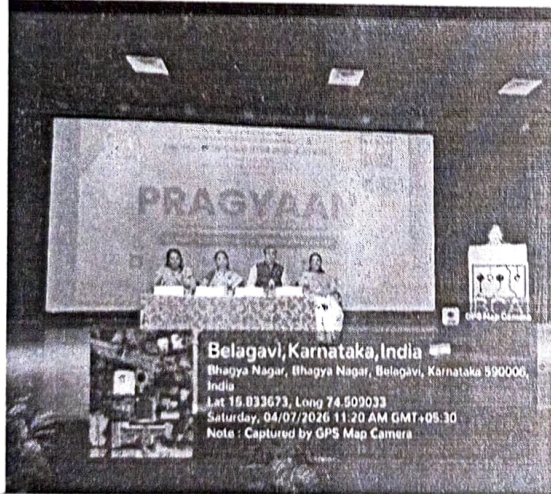

Photo-5

Belagavi, Karnataka, India
Bhagya Nagar, Bhagya Nagar, Belagavi, Karnataka 590006, India
Lat 15.833673, Long 74.509033
Saturday, 04/07/2026 11:20 AM GMT+05:30
Note : Captured by GPS Map Camera