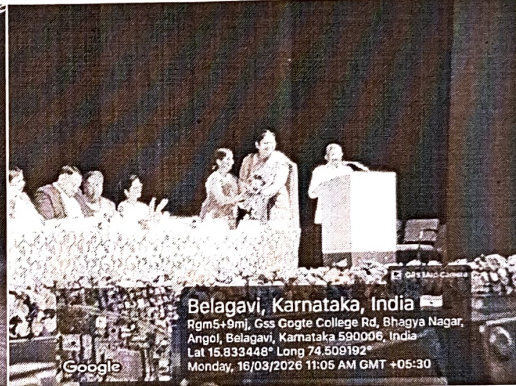

ಕರ್ನಾಟಕ ಲಾ ಸೊಸೈಟಿಯ

The Karnatak Law Society's

ಗೋಗಟೆ ವಾಣಿಜ್ಯ ಮಹಾವಿದ್ಯಾಲಯ GOGTE COLLEGE OF COMMERCE

Affiliated To Rani Channamma University, Belagavi

Re-accredited at 'A' by NAAC ● RCUB Recognized Research Centre in Commerce

B.Com/BBA/BCA/M.Com/Ph.D Programmes