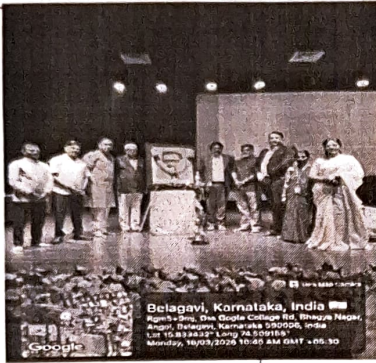

ಕರ್ನಾಟಕ ಲಾ ಸೊಸೈಟಿಯ

The Karnatak Law Society's

ಗೋಗಟೆ ವಾಣಿಜ್ಯ ಮಹಾವಿದ್ಯಾಲಯ GOGTE COLLEGE OF COMMERCE

Affiliated To Rani Channamma University, Belagavi

Re-accredited at 'A' by NAAC ● RCUB Recognized Research Centre in Commerce

B.Com/BBA/BCA/M.Com/Ph.D Programmes