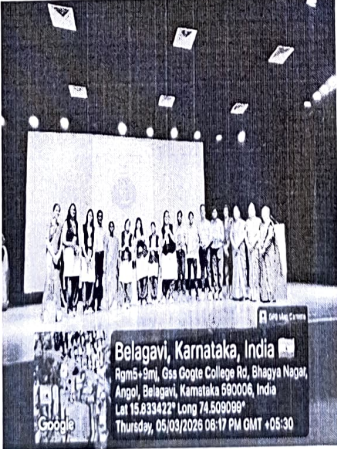

ಕರ್ನಾಟಕ ಲಾ ಸೊಸೈಟಿಯ

The Karnatak Law Society's

ನೋಗಟಿ ವಾಣಿಜ್ಯ ಮಹಾವಿದ್ಯಾಲಯ GOGTE COLLEGE OF COMMERCE

Affiliated To Rani Channamma University, Belagavi

Re-accredited at 'A' by NAAC ● RCUB Recognized Research Centre in Commerce

B.Com/BBA/BCA/M.Com/Ph.D Programmes

Ganabakar

Co-ordinator
KLS, Gogte College of Commerce
M. Com. Section
Belgaum - 590 006.

G. V. Havigal

IQAC Co-Ordinator
Gogte College of Commerce
BELAGAVI-06

Amal

PRINCIPAL
Gogte College of Commerce
BELAGAVI

📍 Tilakwadi, Belagavi, Karnataka - 590006

☎ 0831-2405504

✉ principal@klsGCC.edu.in 🌐 www.klsGCC.edu.in

AISHE Code: C-10124

College Code: 4219 (UG) / 9415 (PG) UUCMS Code: A01GBH0034