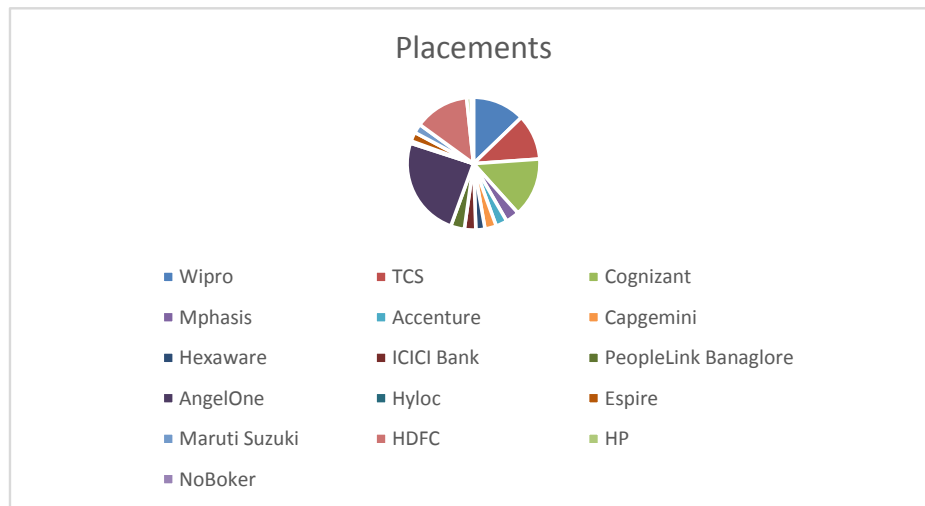

Sl No.	Companies	Placements
1	Wipro	23
2	TCS	20
3	Cognizant	26
4	Mphasis	6
5	Accenture	5
6	Capgemini	5
7	Hexaware	4
8	ICICI Bank	5
9	PeopleLink Banaglore	6
10	AngelOne	44
11	Hyloc	1
12	Espire	4
13	Maruti Suzuki	4
14	HDFC	24
15	HP	2
16	NoBoker	1
	Total	180