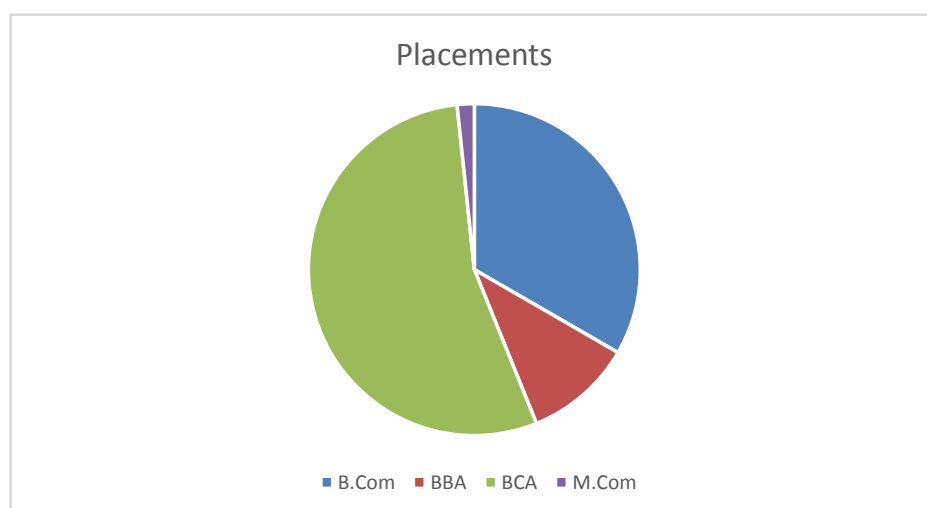

Department Wise Placement Report 2021-22

Sl. No.	Department	Placements
1	B.Com	60
2	BBA	19
3	BCA	98
4	M.Com	3
Total		180